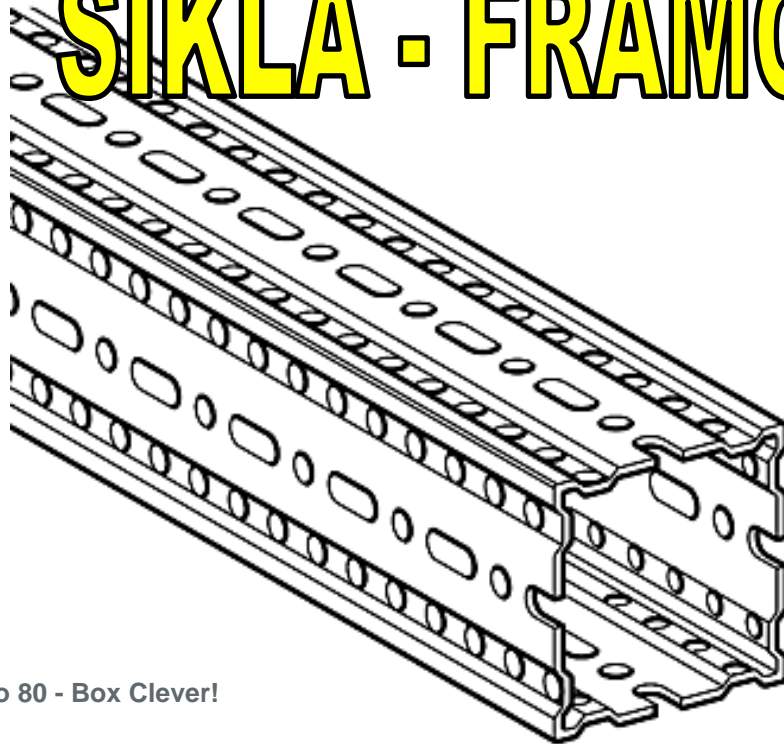

SIKLA - FRAMO 80

Framo 80 - Box Clever!

Framo 80 is a new innovative framing system for strong, flexible light weight support. Framo 80 your bolt together framing solution.

Framo Fine Adjustment Instruction on YouTube